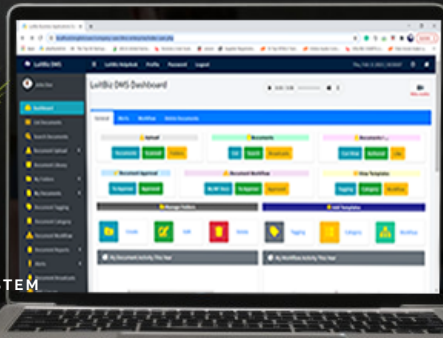

## With Reliance LuitBiz - DMS you Can :

CAPTURE

STORE

INDEX

LOCATE

RETRIEVE

APPROVE

AUDIT

## FEATURES

- Built-in Version Control
- Advanced Search
- Role Based Access Control
- Configurable Workflow
- Electronic Signature
- File Format Independent
- Document Tagging
- Mobile Friendly
- Voice Approval
- AI Based OCR Search
- Time Stamped Audit Trail
- Document Communication